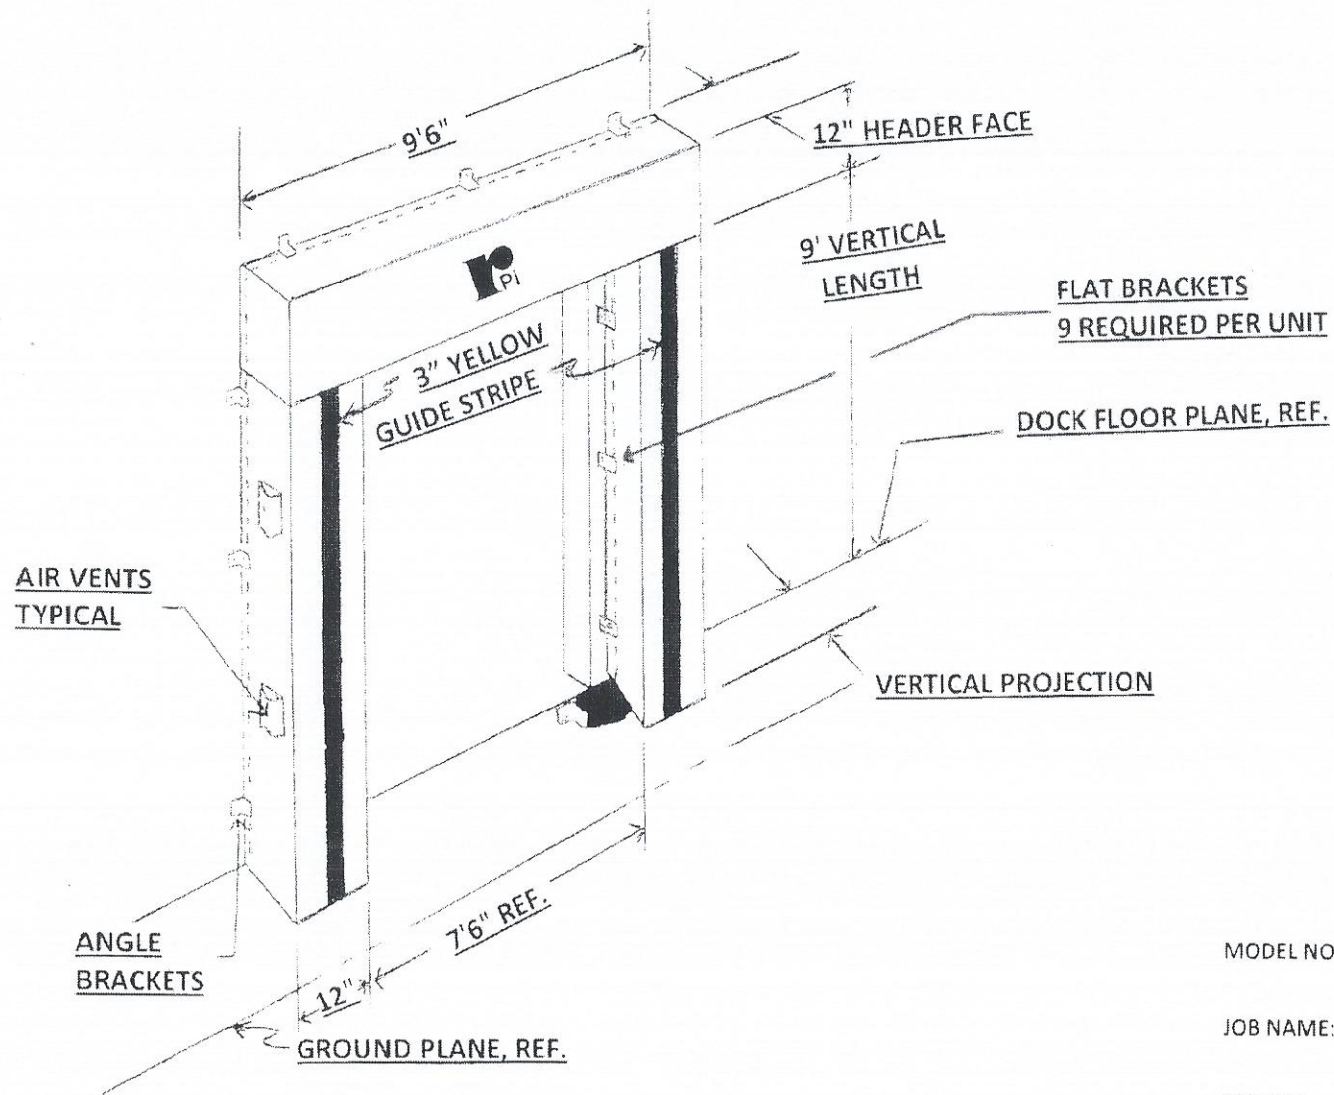

DOOR SIZE: 8'W X 9'H

COVER MATERIAL: _____

OPTIONAL DROP CURTAIN AVAILABLE

MODEL NO: C W

JOB NAME: _____

JOB NO: _____