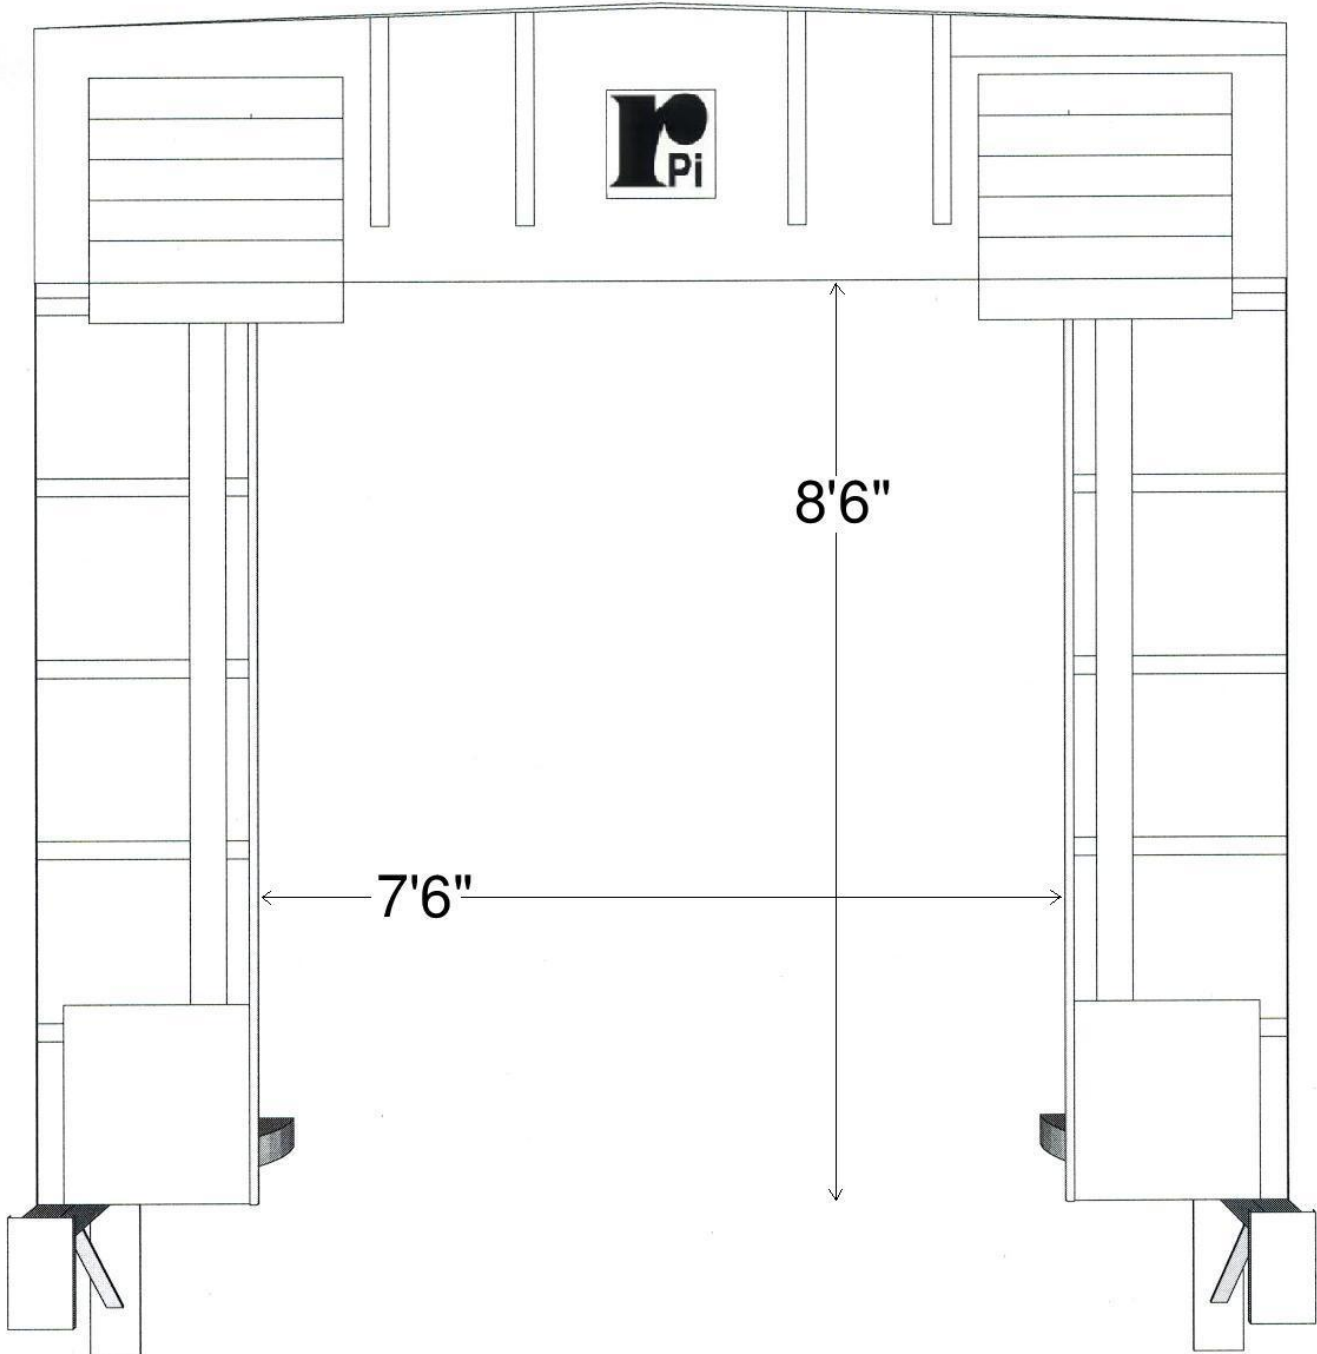

SH403

Rotary Products Inc.

202 East High St. PO Box 370 Ashley Ohio, 43003
Phone #: 1-800-457-5251 Fax #: 740-747-2188