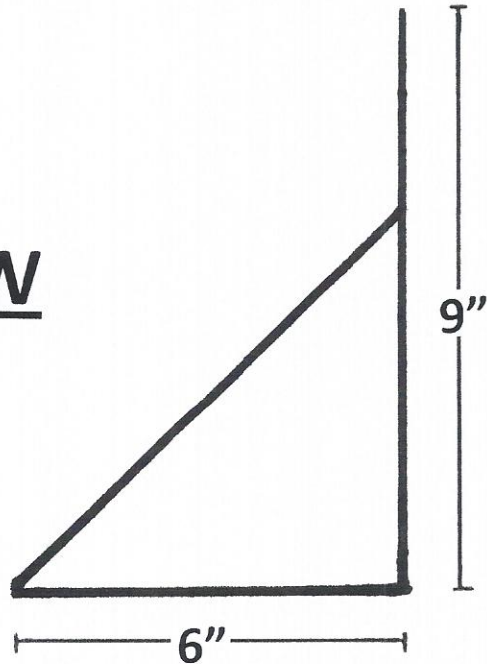

9" HIGH GUSSET (SAFETY YELLOW)

SIDE VIEW

TOP VIEW