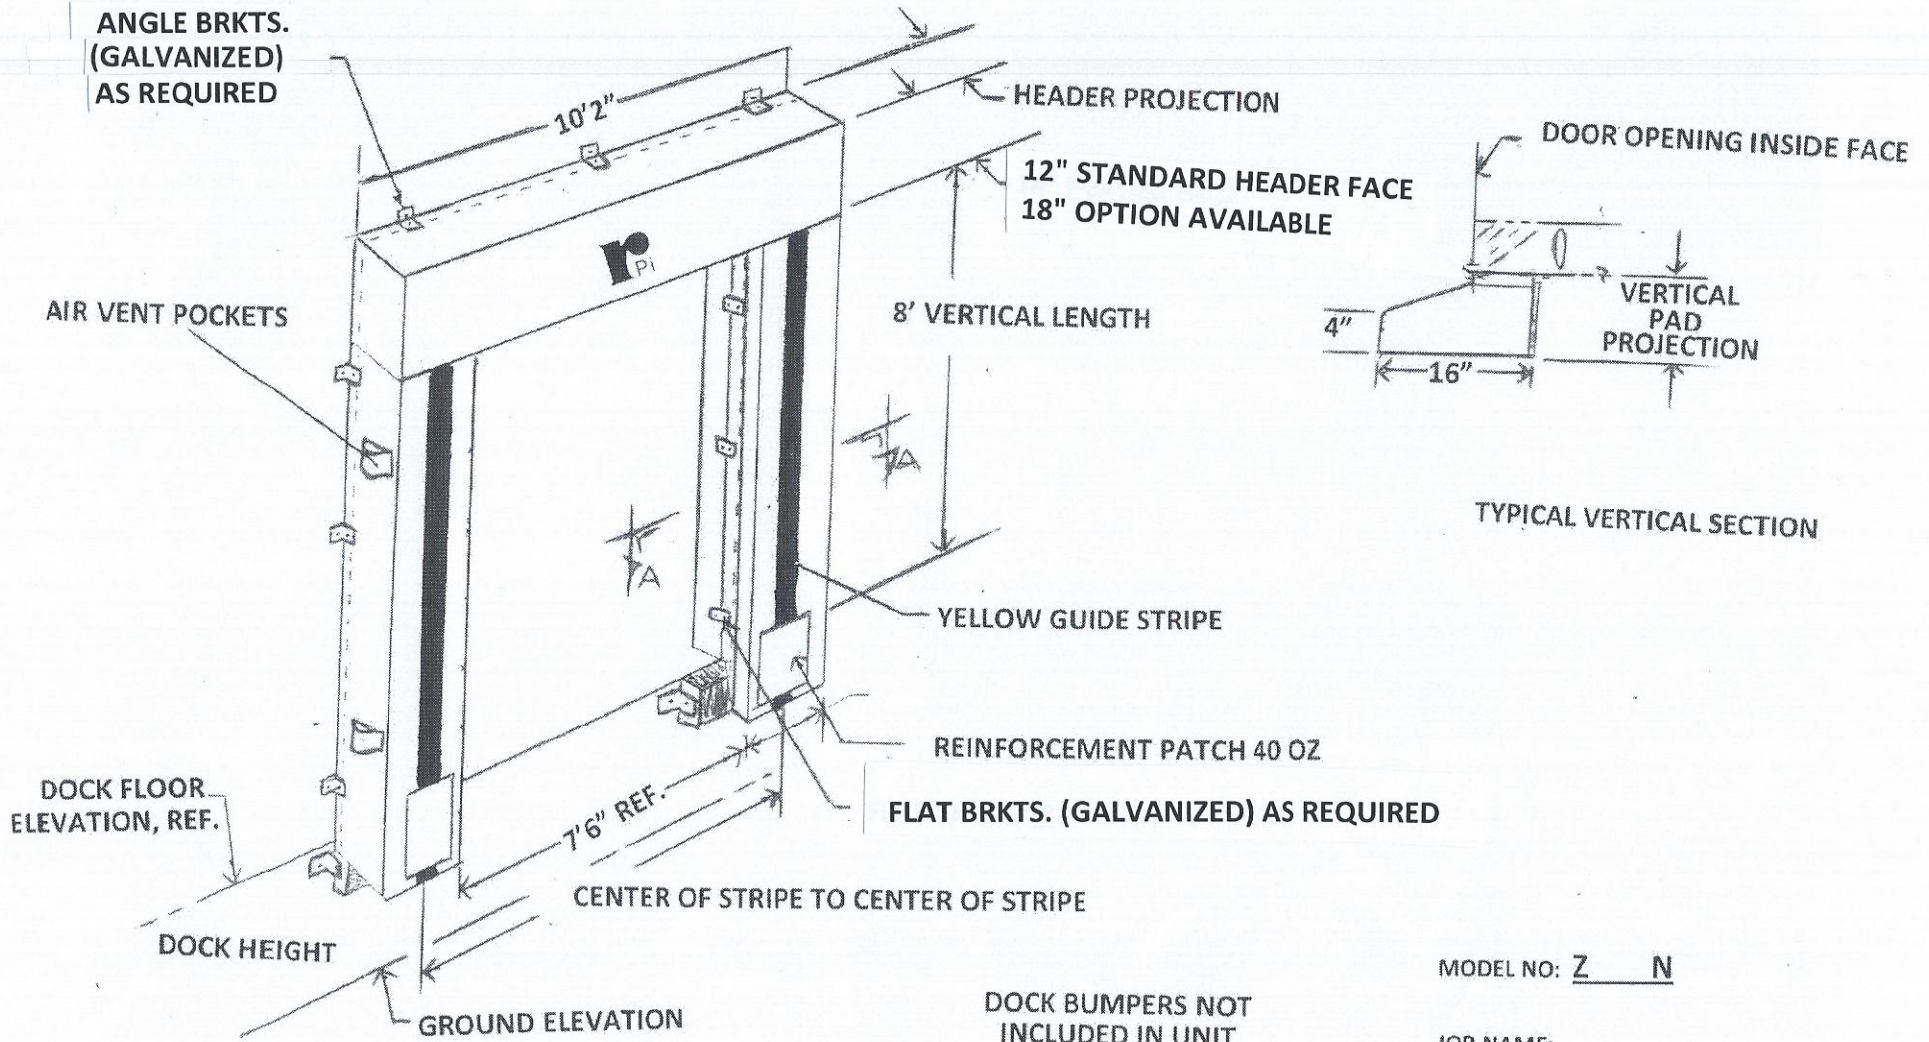

DOOR SIZE: 9'W X 8'H

COVER MATERIAL:

MODEL NO: Z N

JOB NAME: _____

JOB NO: _____