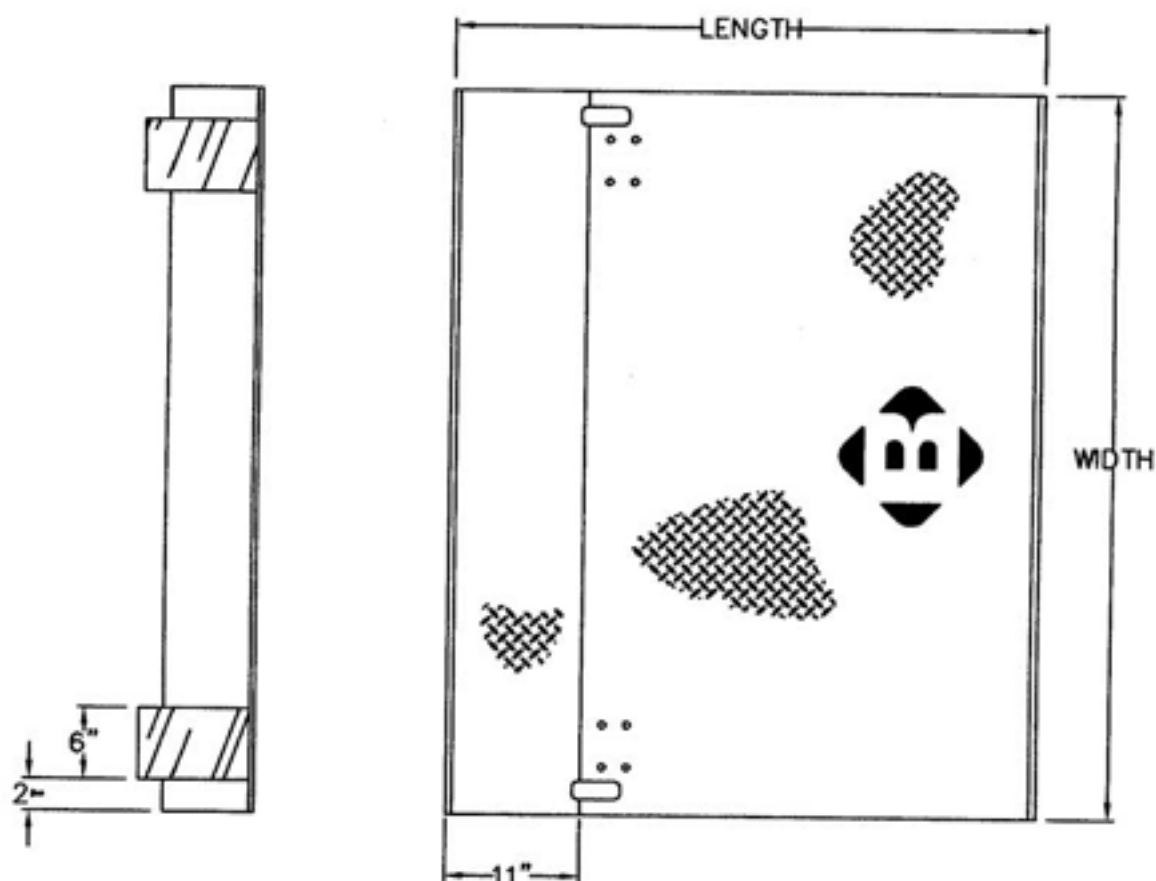

**ALUMINUM DOCKPLATES
MODELS A & B**

A6048

PLATE LENGTH	LEG LENGTH
24"–36"	7"
42"–48"	9"
54"–60"	11"
66"–72"	13"
78"–96"	17"

SIZES UP TO 48" X 36" MAY BE SHIPPED VIA PARCEL SERVICE