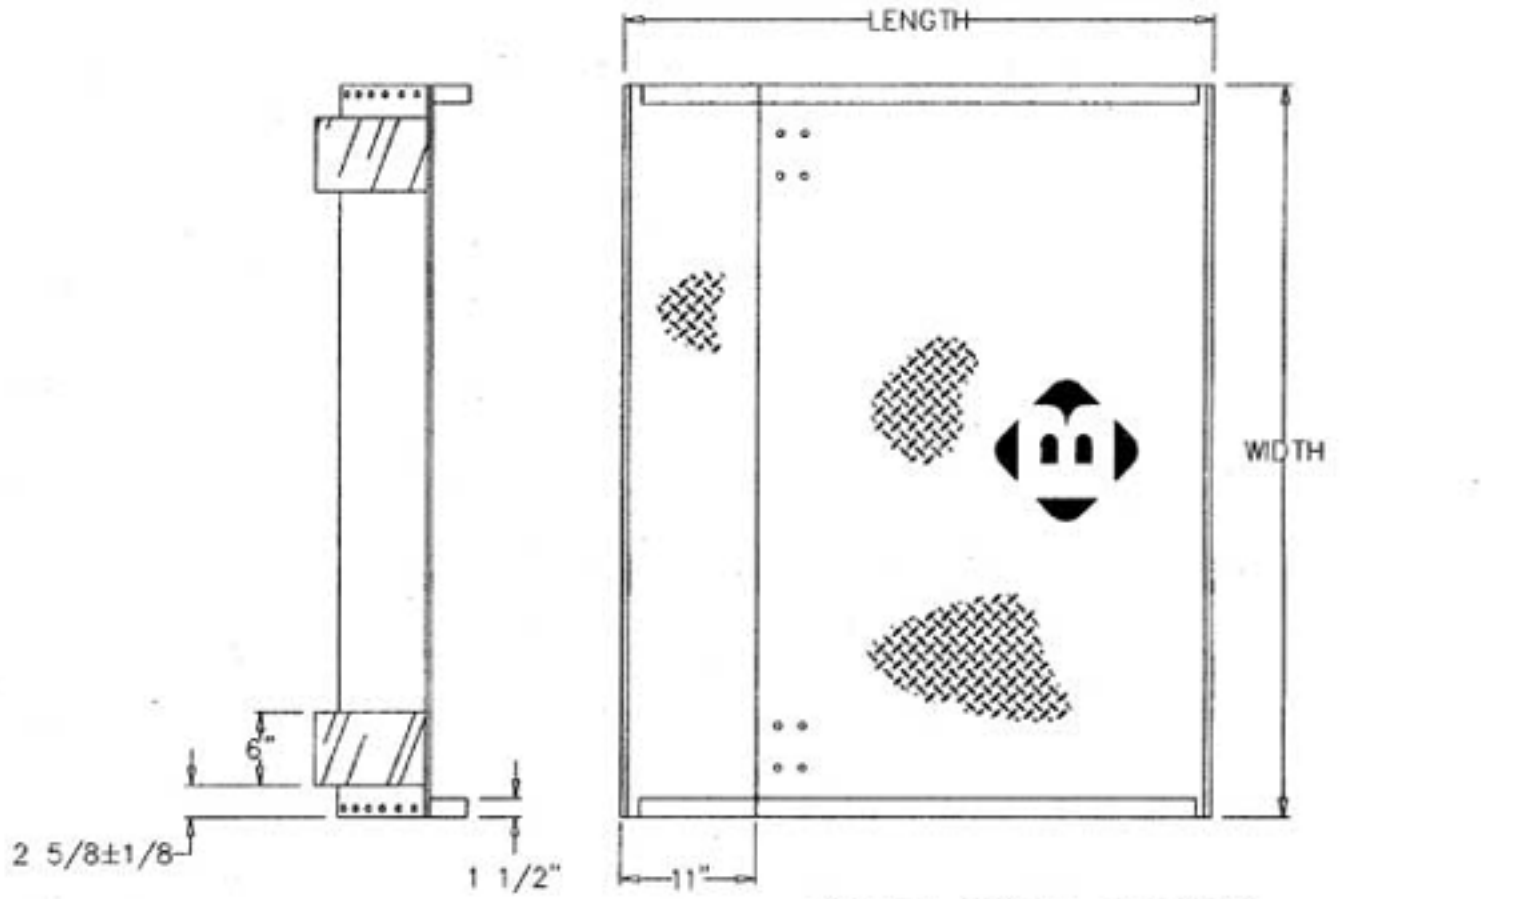

**ALUMINUM DOCKBOARDS WITH BOLT-ON STEEL CURBS  
MODELS AC & BC**

**AC6048**

— LENGTH  
— WIDTH  
— MODEL

BOARD LENGTH	LEG LENGTH
36"	7"
42"–48"	9"
54"–60"	11"
66"–72"	13"
78"–96"	17"