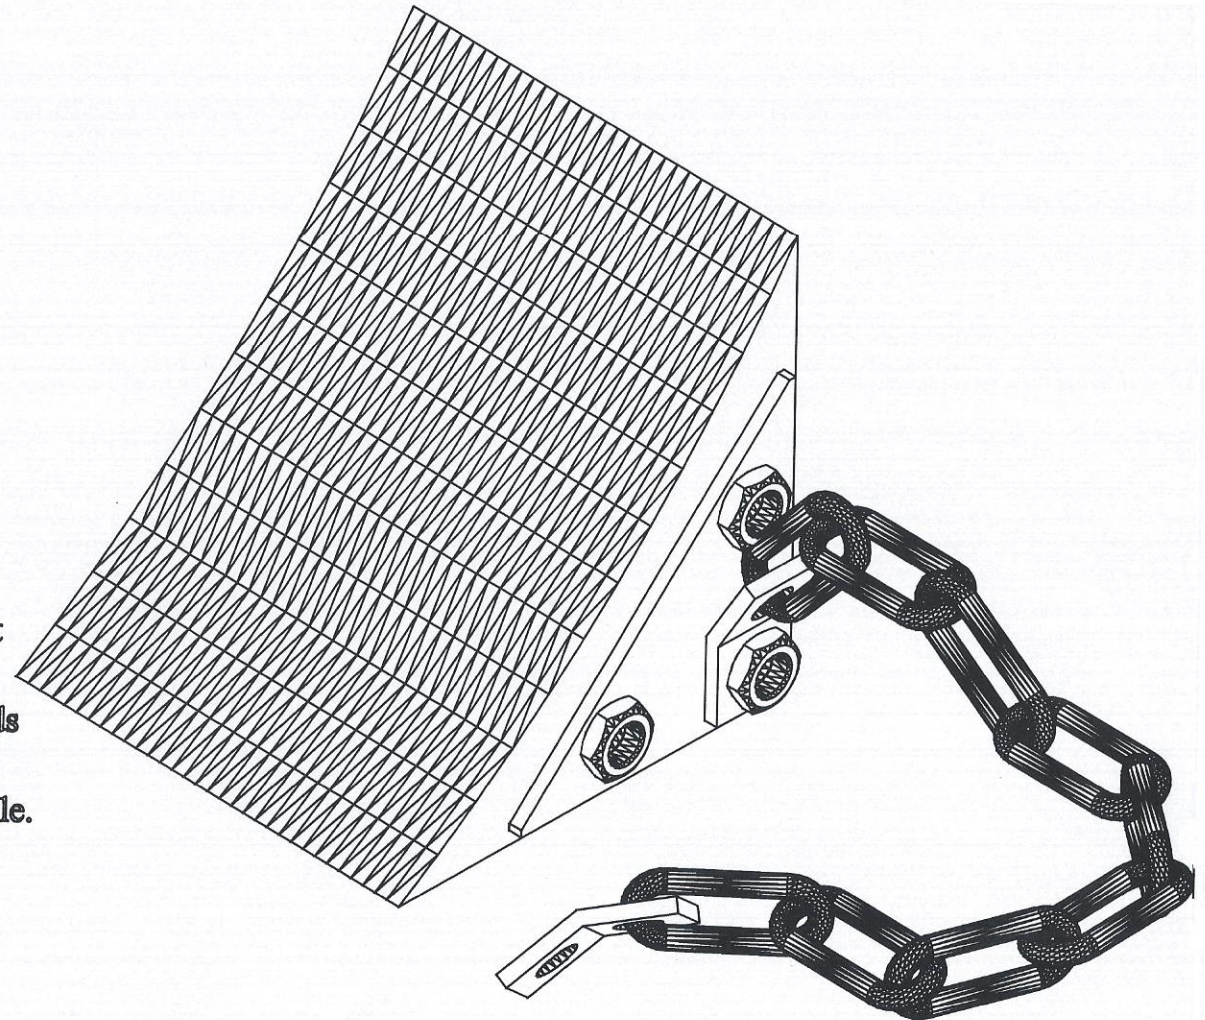

Model: 88-8

MODEL: 88-8 DURA-CHOCK

Size

Length	8
Thickness	8
Height	8
Total Weight	10 lbs

- * Extra heavy-duty. Constructed of rubber pads cut from recycled tires.
- * Laminated rubber pads are assembled on 3/4" rods and compressed between 1/4" steel plates.
- * Chock is contoured to fit tire and is fully reversible.
- * Fully meets OSHA requirements.
- * Color: Black

Date: 8/13/99

Scale: Full

Please Note:

-Weights are calculated and are not actual and size is approximate.

Wheel Chock is also available with a 3/16 coil chain.