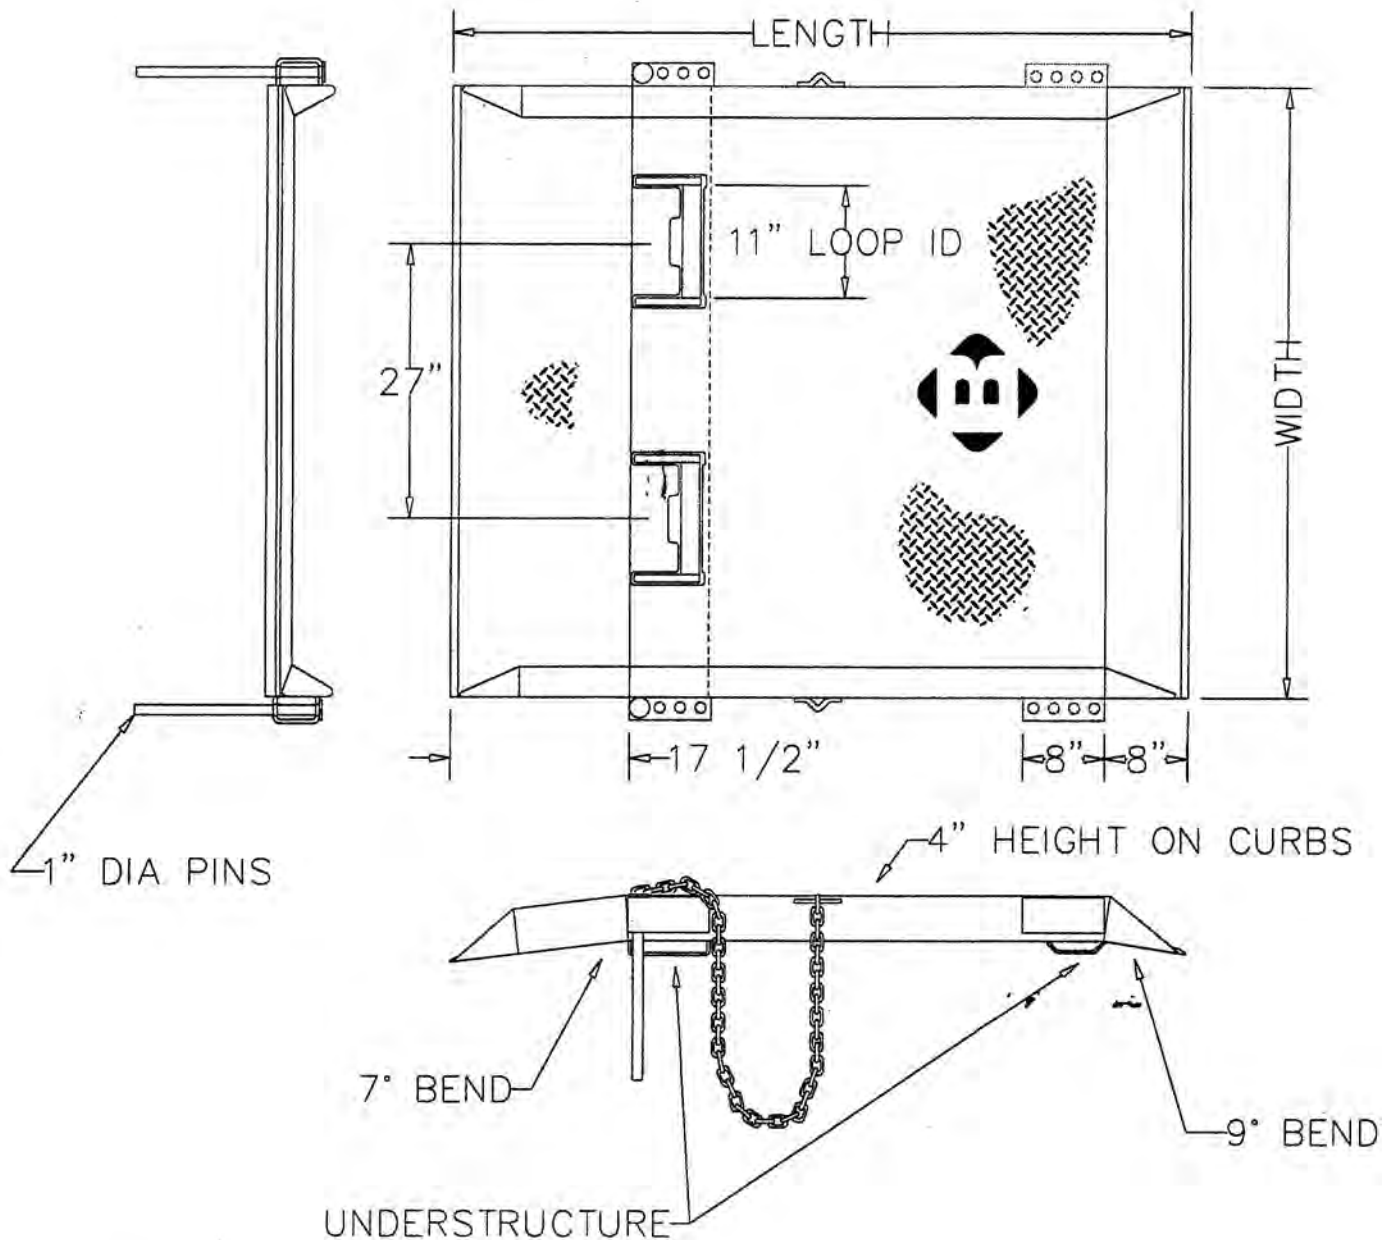

**STEEL DOCKBOARDS
MODEL T**

15T6072

LENGTH
WIDTH
MODEL
15,000 CAPACITY

BOARD LENGTH

48" - 60"
66" - 72"
78" - 84"
90" - 96"

PIN LENGTH

20"
24"
30"
36"